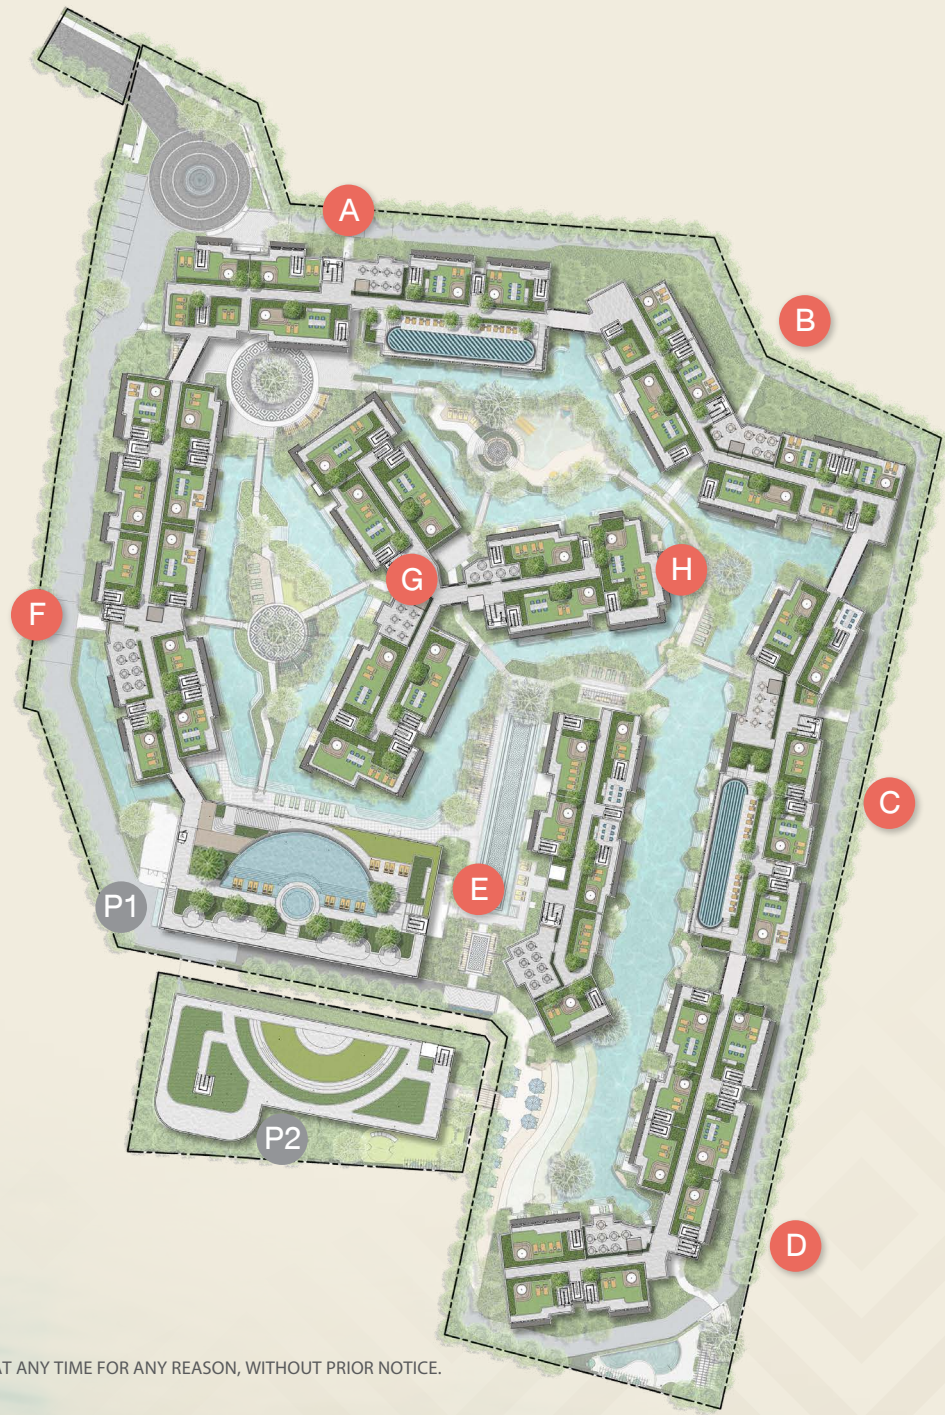

1 BEDROOM PLUS

2 BEDROOM

PENTHOUSE

the
KATABELLO

*COMPANY RESERVES THE RIGHT TO AMEND THE TERMS AND CONDITIONS OR WITHDRAW THE CARD, AT ANY TIME FOR ANY REASON, WITHOUT PRIOR NOTICE.

MASTER PLAN

ROOF FLOOR

- 1 BEDROOM
 - S
 - M
 - L
 - XL
- 1 BEDROOM PLUS
 - M
 - L
- 2 BEDROOM
 -
- PENTHOUSE
 -