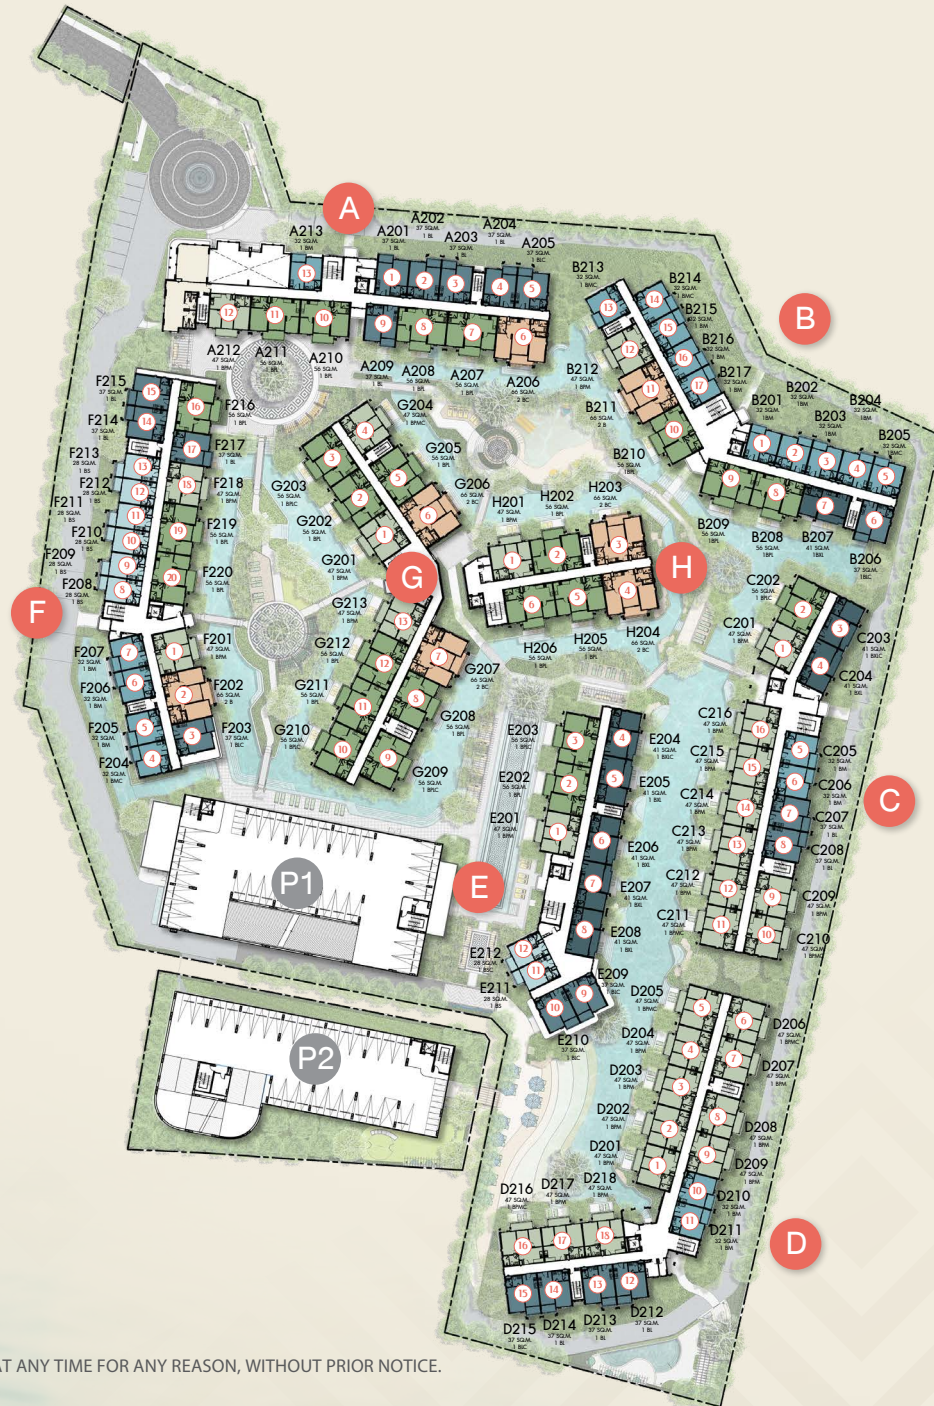

MASTER PLAN

MASTER PLAN

1st FLOOR

1 BEDROOM

1 BEDROOM PLUS

2 BEDROOM

PENTHOUSE

the
KATABELLO

*COMPANY RESERVES THE RIGHT TO AMEND THE TERMS AND CONDITIONS OR WITHDRAW THE CARD, AT ANY TIME FOR ANY REASON, WITHOUT PRIOR NOTICE.

MASTER PLAN

2nd FLOOR

1 BEDROOM

1 BEDROOM PLUS

2 BEDROOM

PENTHOUSE

*COMPANY RESERVES THE RIGHT TO AMEND THE TERMS AND CONDITIONS OR WITHDRAW THE CARD, AT ANY TIME FOR ANY REASON, WITHOUT PRIOR NOTICE.

MASTER PLAN

3rd FLOOR

1 BEDROOM

1 BEDROOM PLUS

2 BEDROOM

PENTHOUSE

*COMPANY RESERVES THE RIGHT TO AMEND THE TERMS AND CONDITIONS OR WITHDRAW THE CARD, AT ANY TIME FOR ANY REASON, WITHOUT PRIOR NOTICE.

MASTER PLAN