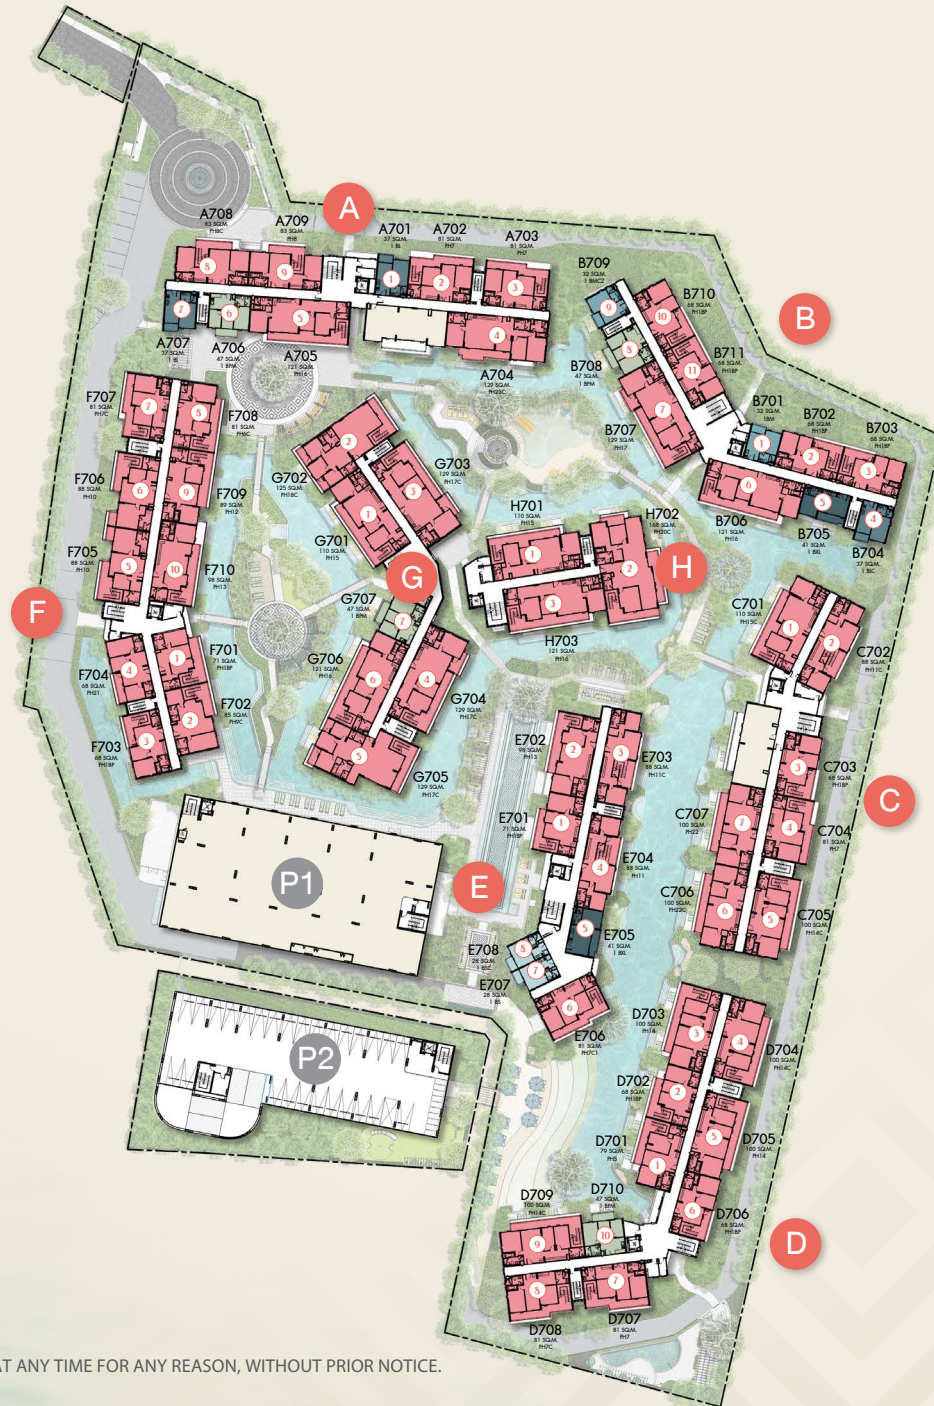

1 BEDROOM

1 BEDROOM PLUS

2 BEDROOM

PENTHOUSE

*COMPANY RESERVES THE RIGHT TO AMEND THE TERMS AND CONDITIONS OR WITHDRAW THE CARD, AT ANY TIME FOR ANY REASON, WITHOUT PRIOR NOTICE.

MASTER PLAN

7th FLOOR

1 BEDROOM

1 BEDROOM PLUS

2 BEDROOM

PENTHOUSE

the
KATABELLO

*COMPANY RESERVES THE RIGHT TO AMEND THE TERMS AND CONDITIONS OR WITHDRAW THE CARD, AT ANY TIME FOR ANY REASON, WITHOUT PRIOR NOTICE.

MASTER PLAN

ROOF FLOOR

- 1 BEDROOM
 - S
 - M
 - L
 - XL
- 1 BEDROOM PLUS
 - M
 - L
- 2 BEDROOM
 -
- PENTHOUSE
 -